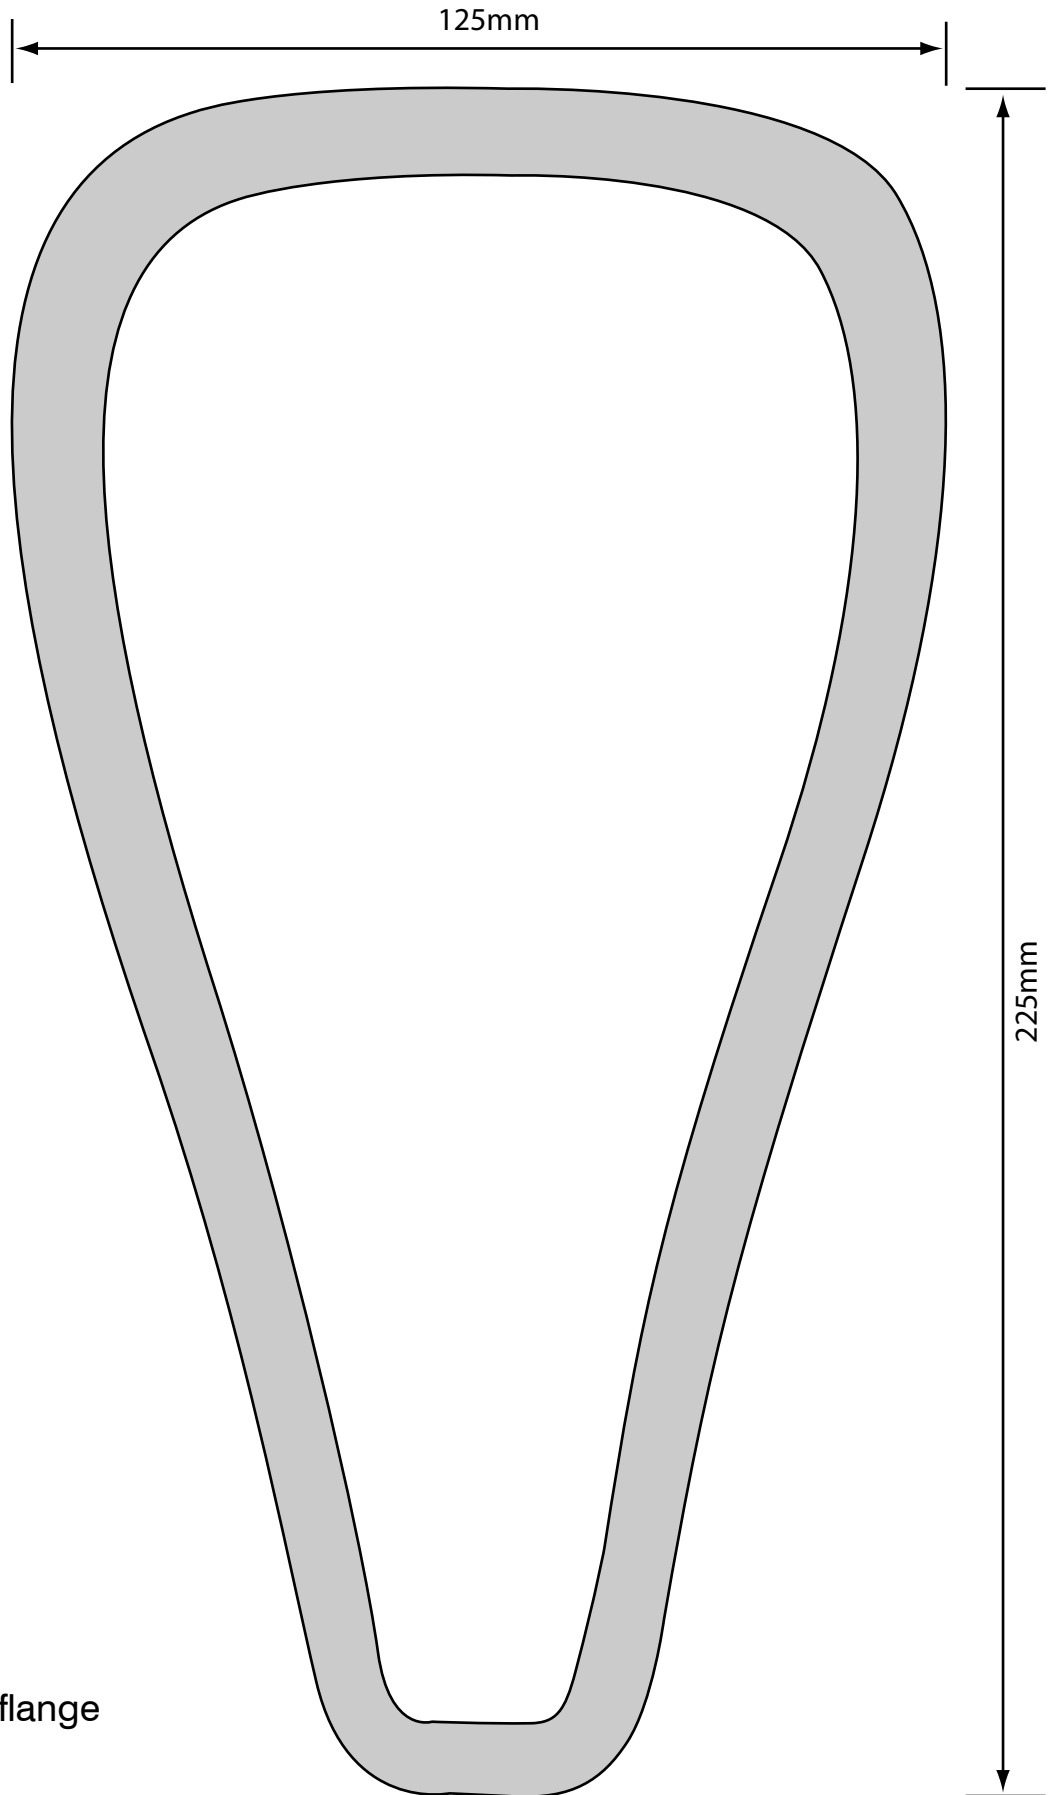

50mm NACA Duct Dimensions

Carbon Mods | www.carbonmods.co.uk

Grey area is flange
To Scale